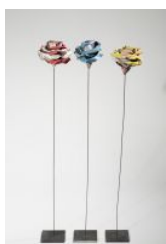

Silvano Bavia
Papier-mâché Roses, 2018
Papier-mâché
60h x 8w x 8d cm
Edition 68 of 135