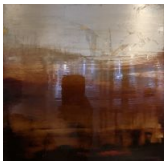

LANDSCAPES

Sarah Chalmers
Reeds, Romney Marshes III, 2006
watercolour on paper
80h x 110w cm

Sarah Chalmers
Reeds, Romney Marshes IV, 2006
watercolour on paper
80h x 110w cm

Max Maxwell
Motive II, 2019
Oils and metal leaf on aluminium panel
25h x 25w x 5d cm