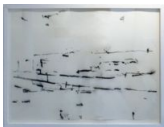

Rosie Snell
And the Result Was Catastrophic, 2012
Pencil on paper
36h x 56w cm

Rosie Snell
Isbræ I, 2014
Watercolour and pencil on paper
79h x 105w cm

Rosie Snell
Transpolar Drift, 2015
Watercolour and pencil on paper
105h x 78w cm

Rosie Snell
Afternoon Storm, 1998
Oil on panel
44h x 66w cm

Rosie Snell
Bunkerkanonen, 2011
Oil on panel
100h x 120w cm

Rosie Snell
Known Unknowns, 2015
Oil on panel
141h x 145w cm

Rosie Snell
Grüne Hölle, 2008
Oil on panel
165h x 173w cm

Andrew Vass
Untitled, 2006
Charcoal on paper
56h x 75w cm

Andrew Vass
Untitled, 2006
Charcoal on paper
56h x 75w cm

Andrew Vass
Untitled, 2006
Charcoal on paper
56h x 75w cm

Elaine Watt
Landscape 1, 1988
Oil on canvas
124h x 185w cm