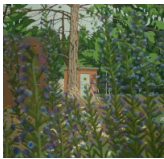

Rosie Snell
Known Unknowns, 2015
Oil on panel
141h x 145w cm